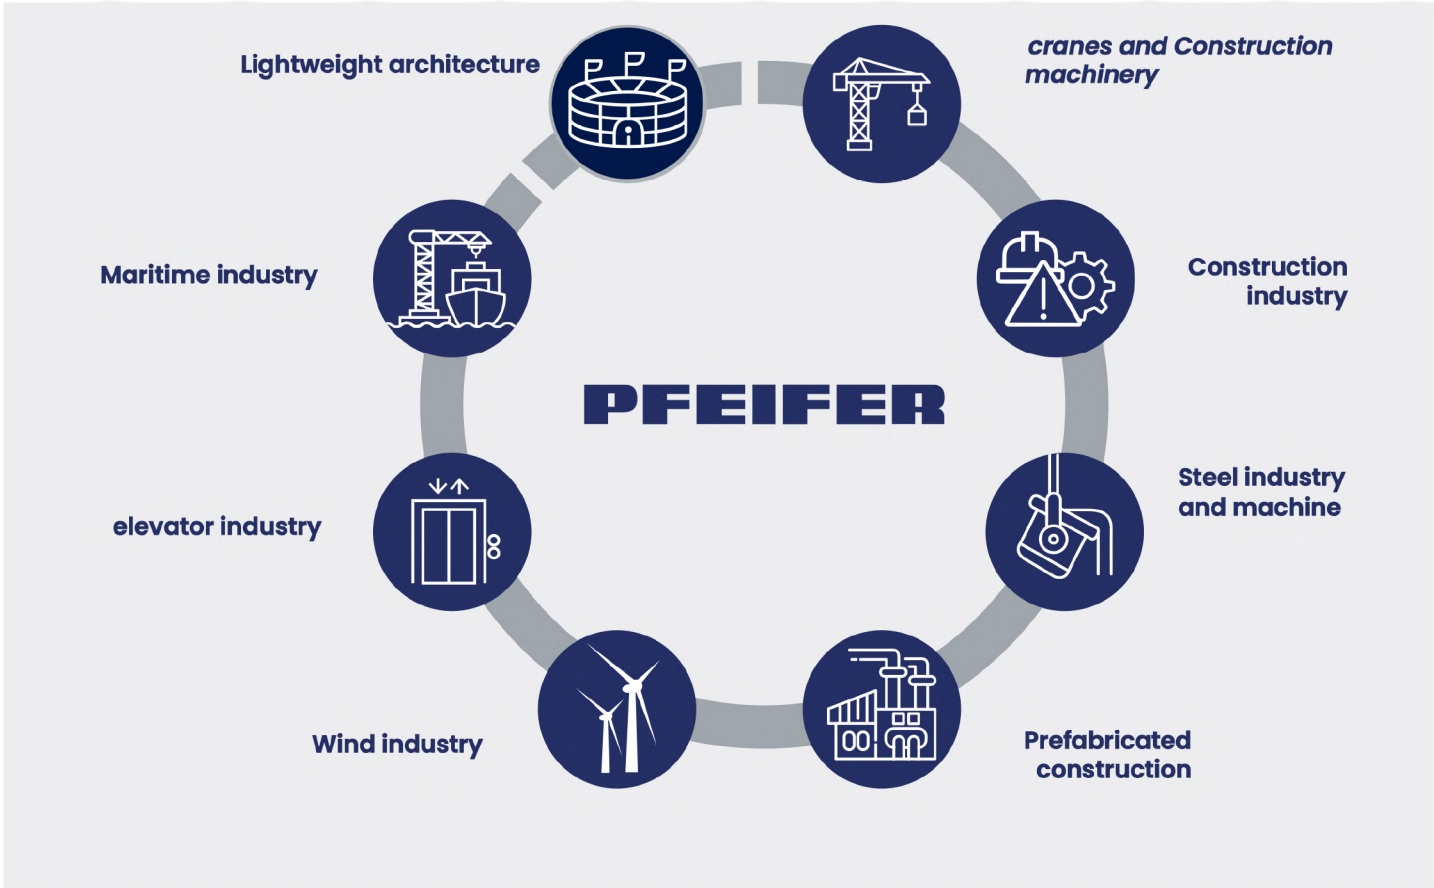

PFEIFER

Leading the way in ropes, lifting, and structures for over 444 years.
A legacy of reliability, innovation, and expertise.

K2 Cranes is now exclusive dealer for **PFEIFER** wire rope in INDIA.